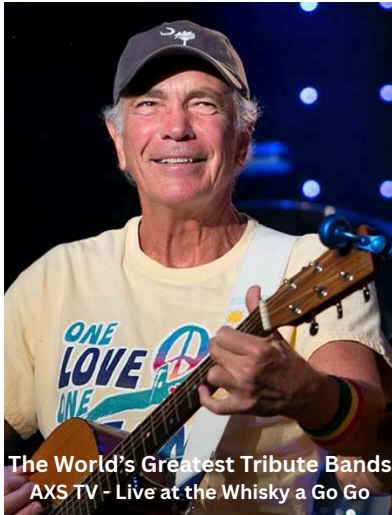

legends

FEATURED PHOTOS